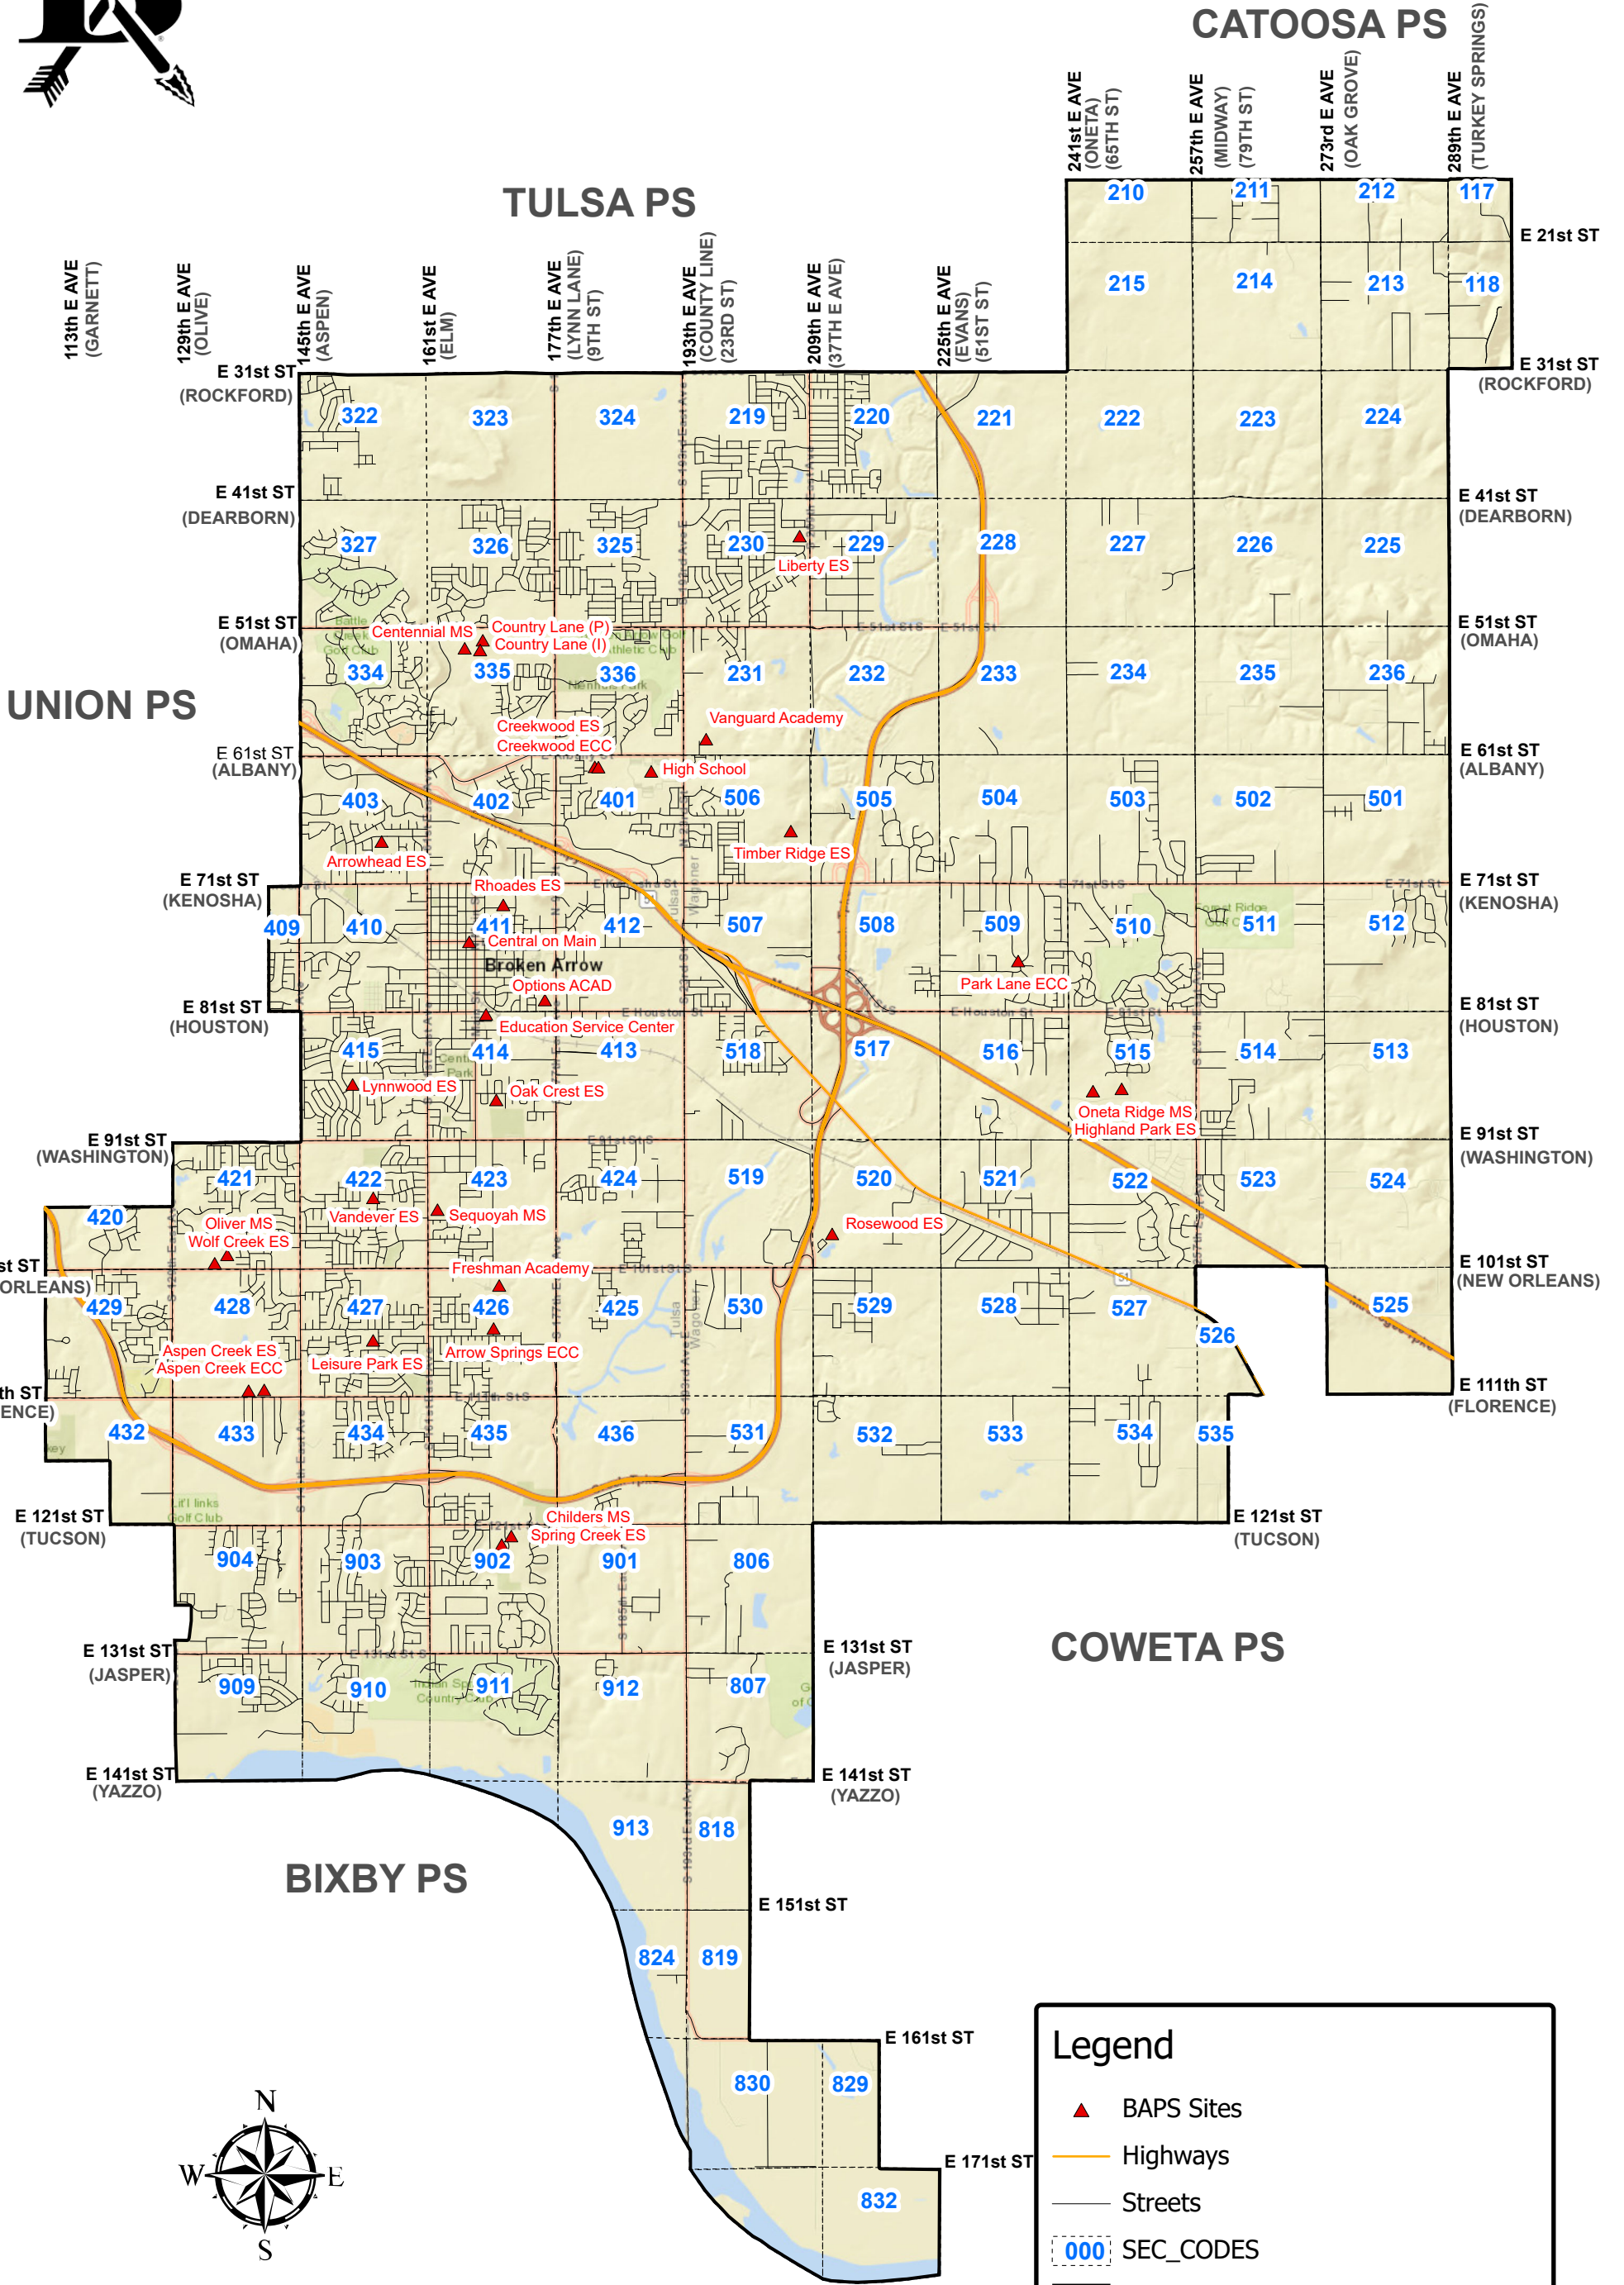

District Map & Section Codes

CATOOSA PS

TULSA PS

UNION PS

COWETA PS

BIXBY PS

Legend

- ▲ BAPS Sites
- Highways
- Streets
- 000 SEC_CODES
- BA_School_District

0 0.5 1 2 Miles

BAPS G.I.S 3/2/2021