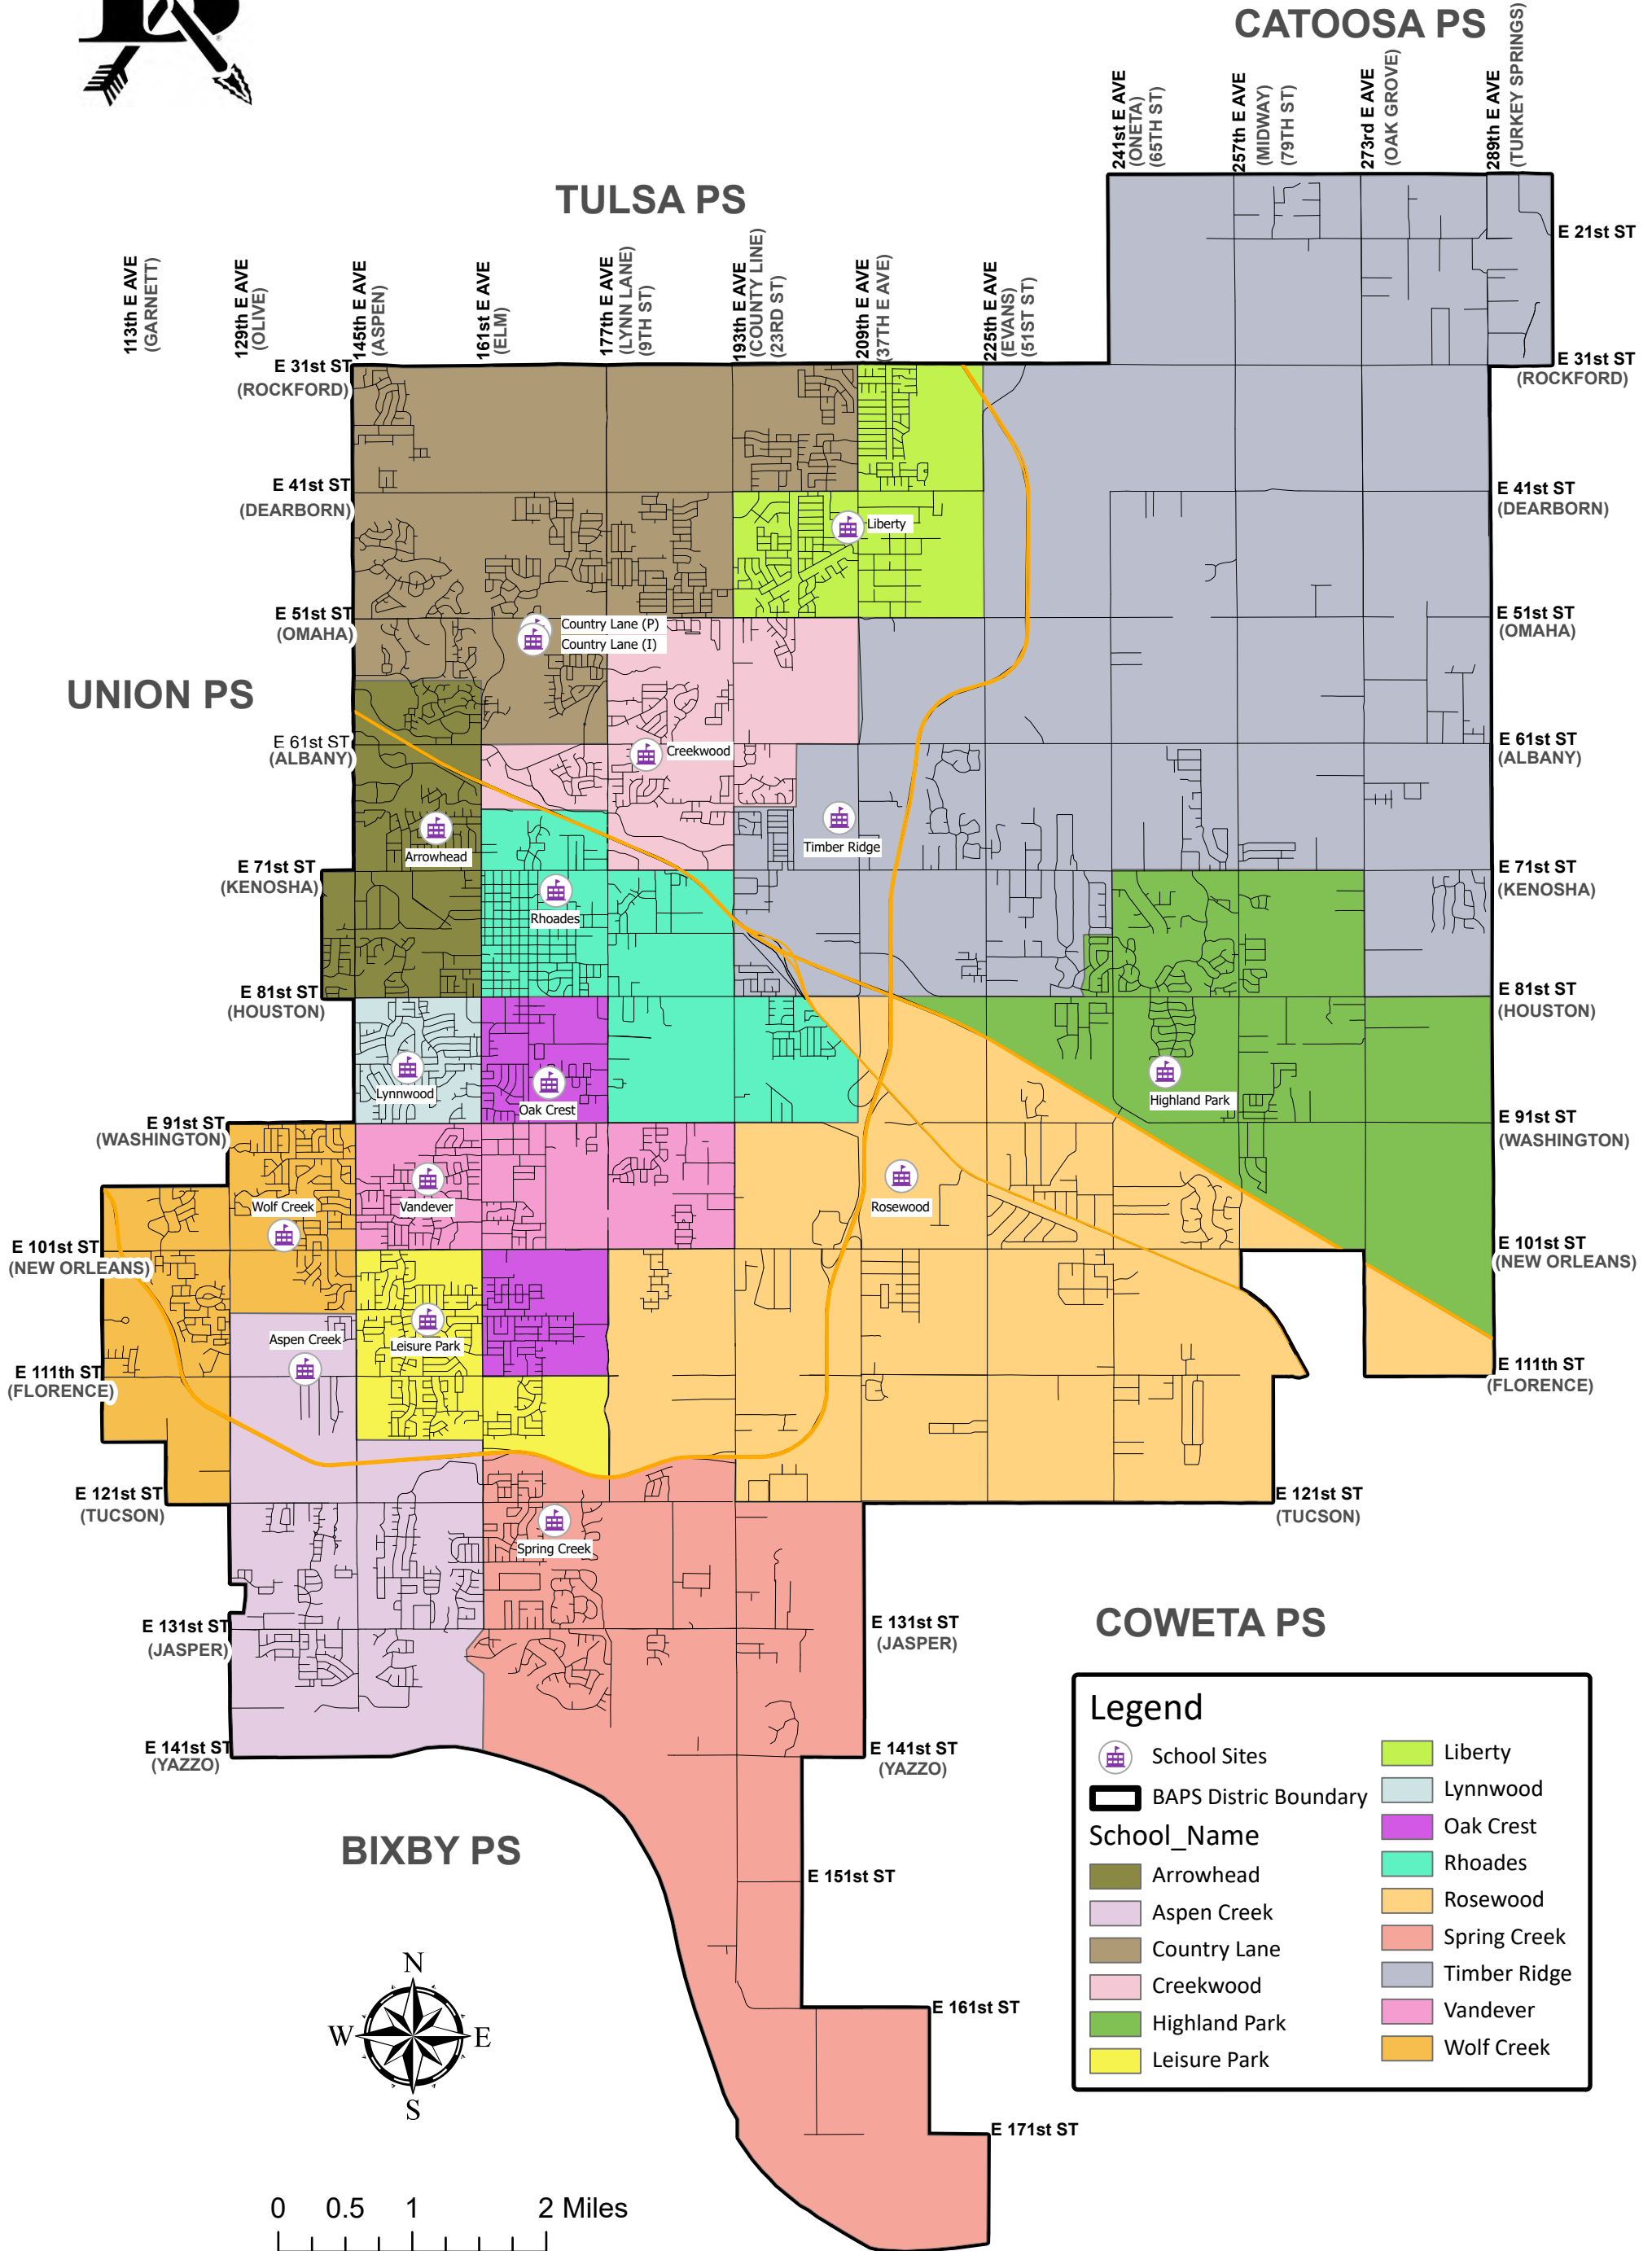

Elementary Boundaries (Effective Fall 2023)

CATOOSA PS

TULSA PS

UNION PS

BIXBY PS

COWETA PS

Legend

- School Sites
- BAPS Distric Boundary
- Arrowhead
- Aspen Creek
- Country Lane
- Creekwood
- Highland Park
- Leisure Park
- Liberty
- Lynnwood
- Oak Crest
- Rhoades
- Rosewood
- Spring Creek
- Timber Ridge
- Vandever
- Wolf Creek