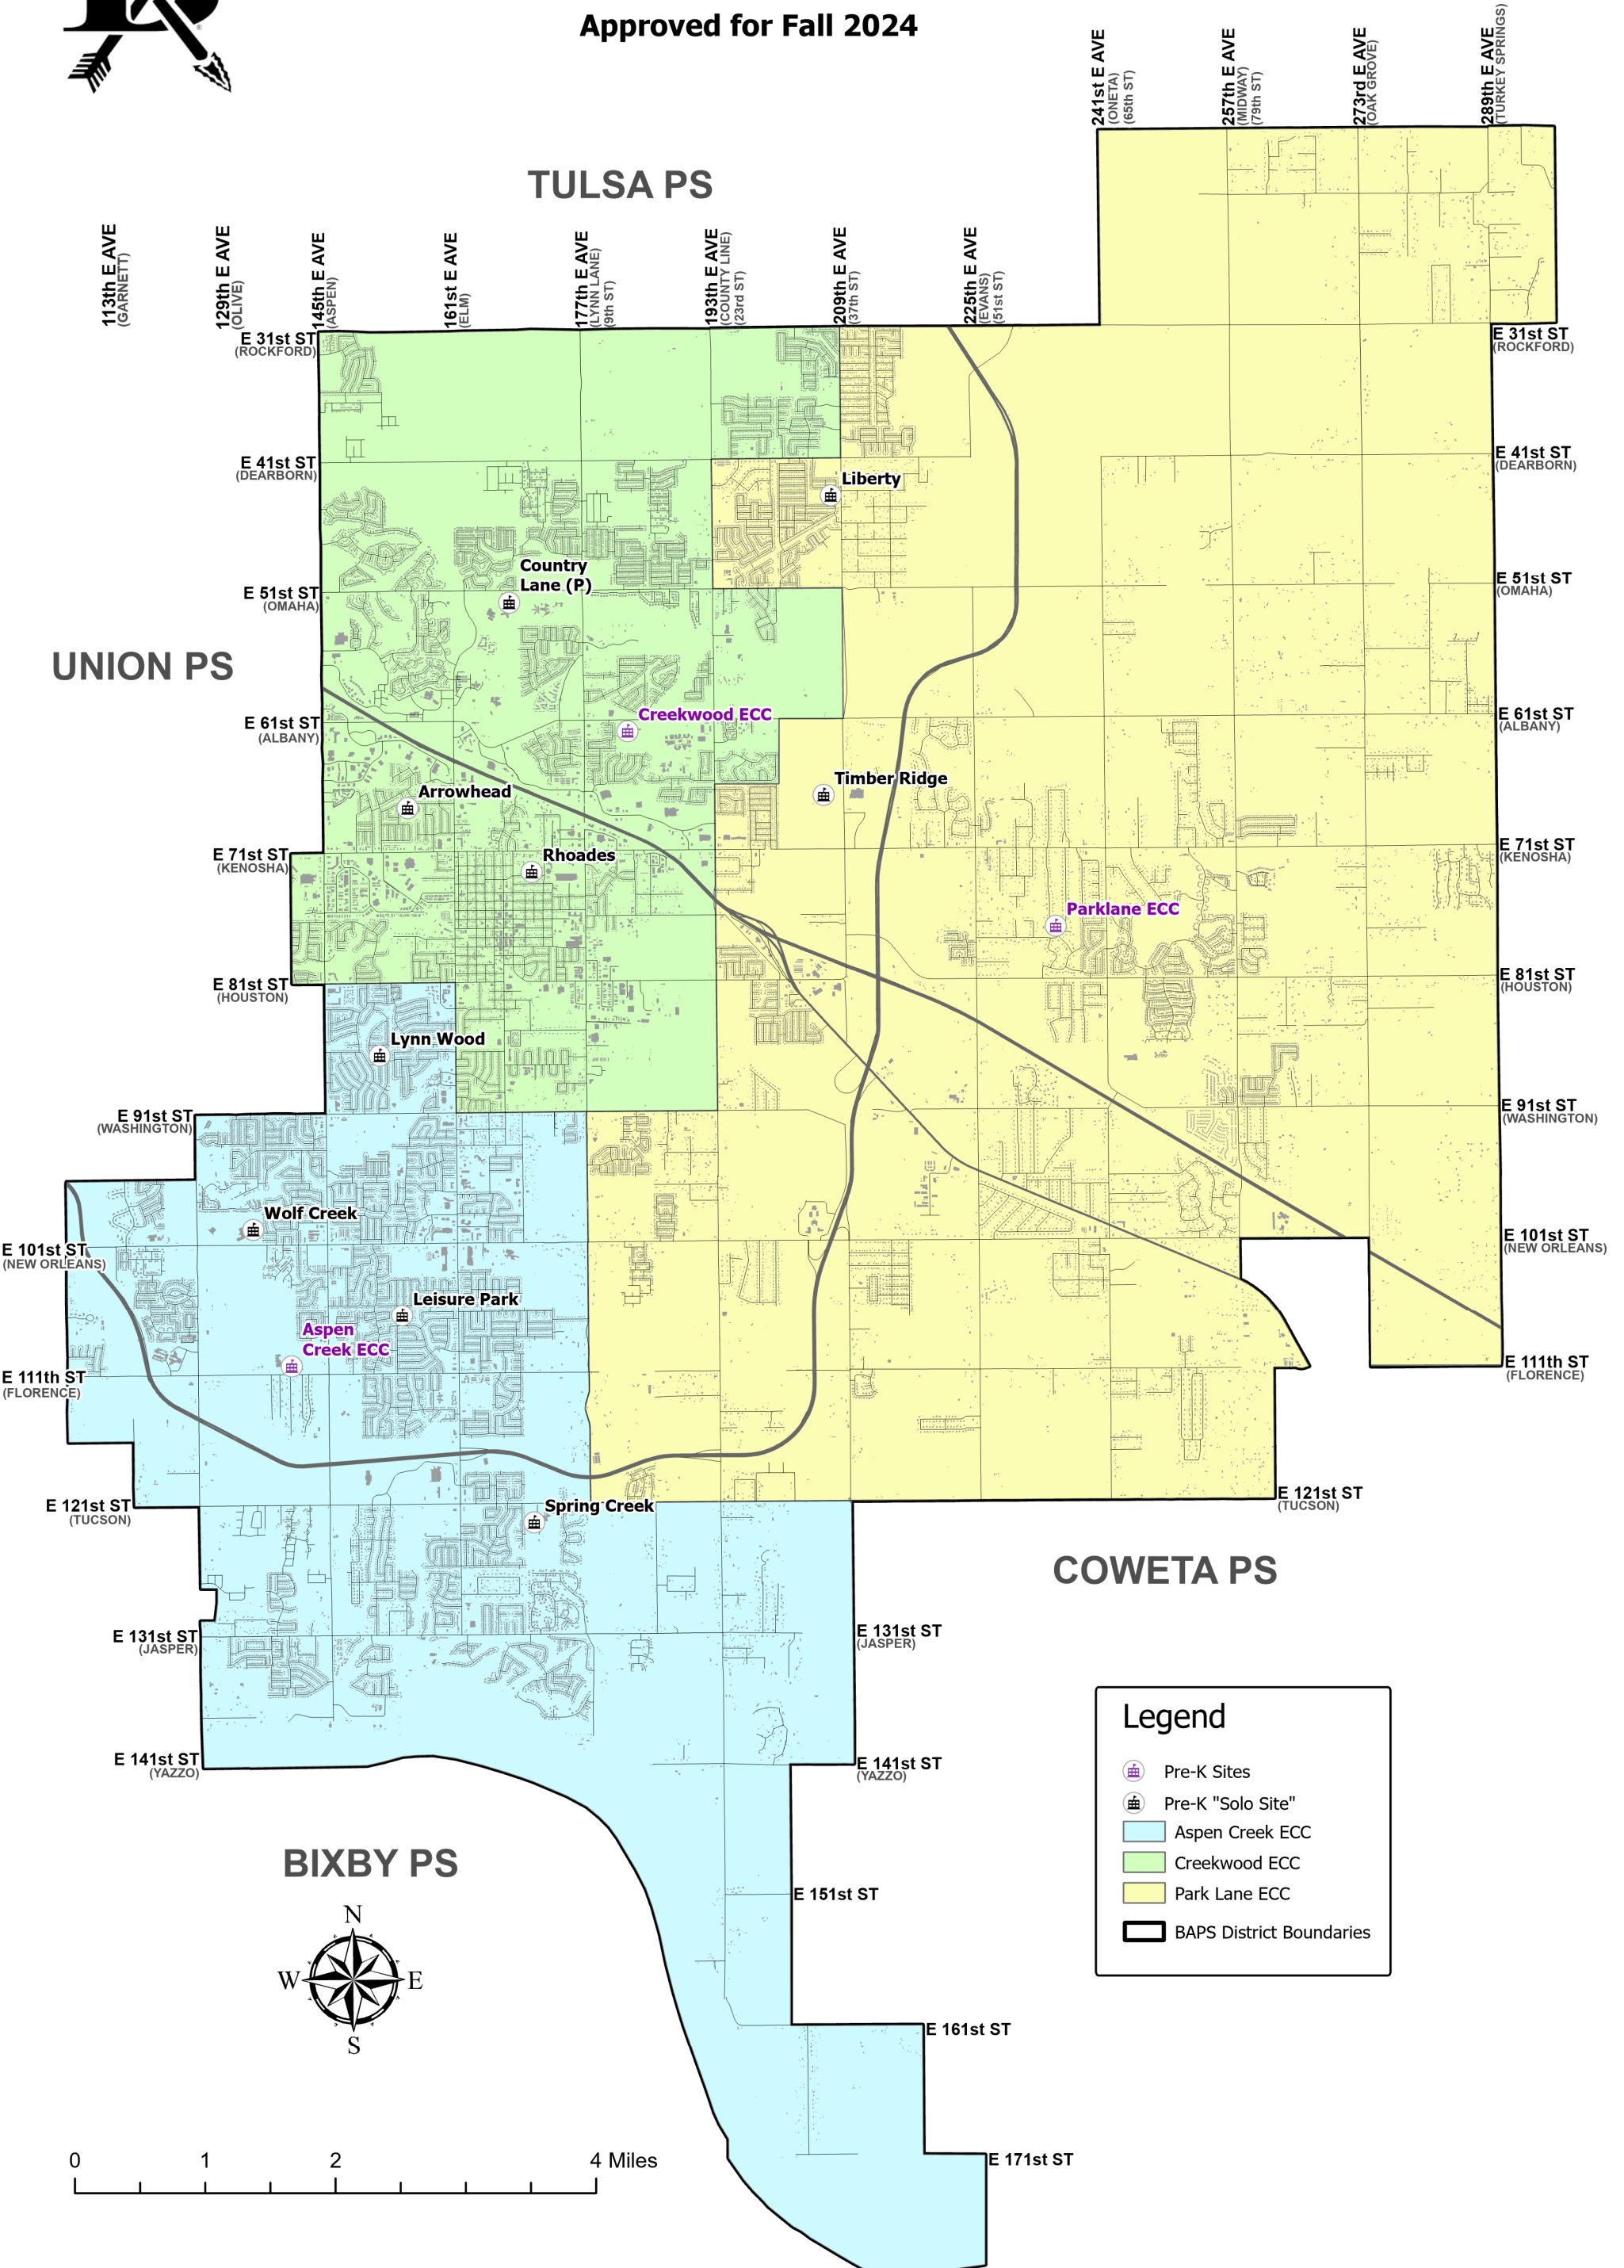

ECC School Boundaries

Approved for Fall 2024

CATOOSA PS

TULSA PS

UNION PS

COWETA PS

BIXBY PS

Legend

-  Pre-K Sites
-  Pre-K "Solo Site"
-  Aspen Creek ECC
-  Creekwood ECC
-  Park Lane ECC
-  BAPS District Boundaries