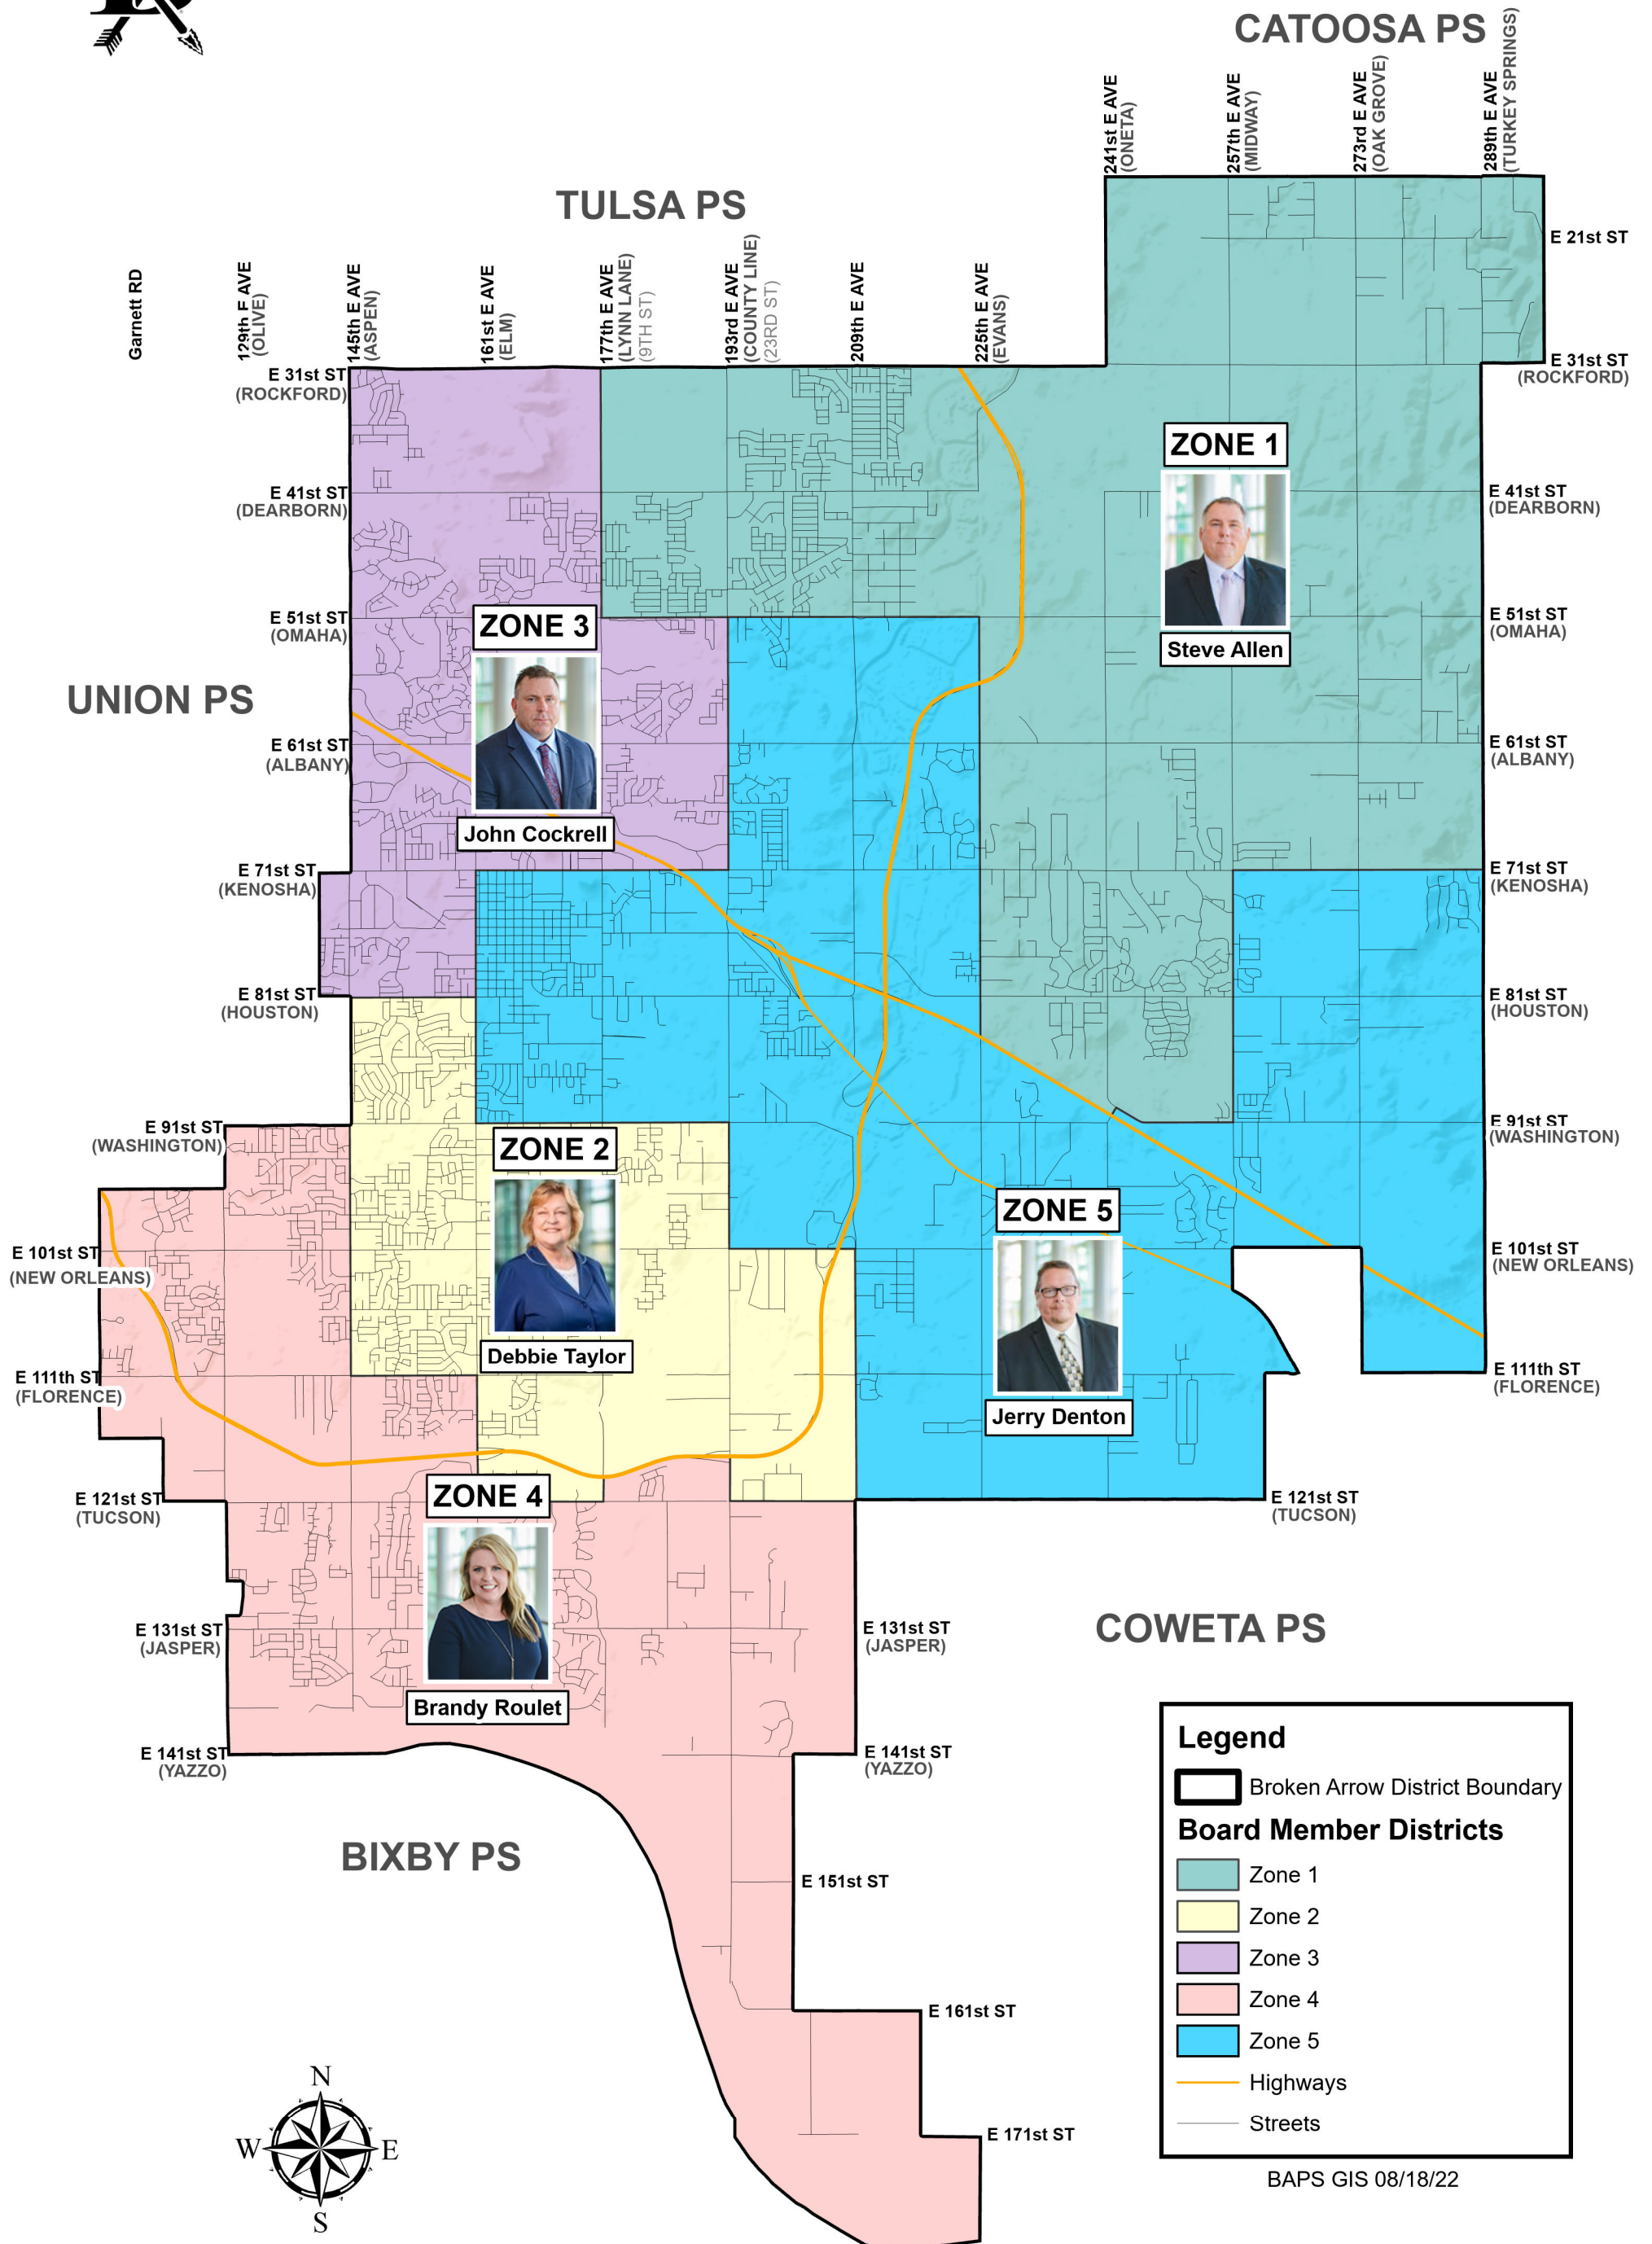

# Board Member Districts (Adopted Sept. 12th, 2022)

**Legend**

- Broken Arrow District Boundary
- Board Member Districts**
- Zone 1
- Zone 2
- Zone 3
- Zone 4
- Zone 5
- Highways
- Streets

BAPS GIS 08/18/22